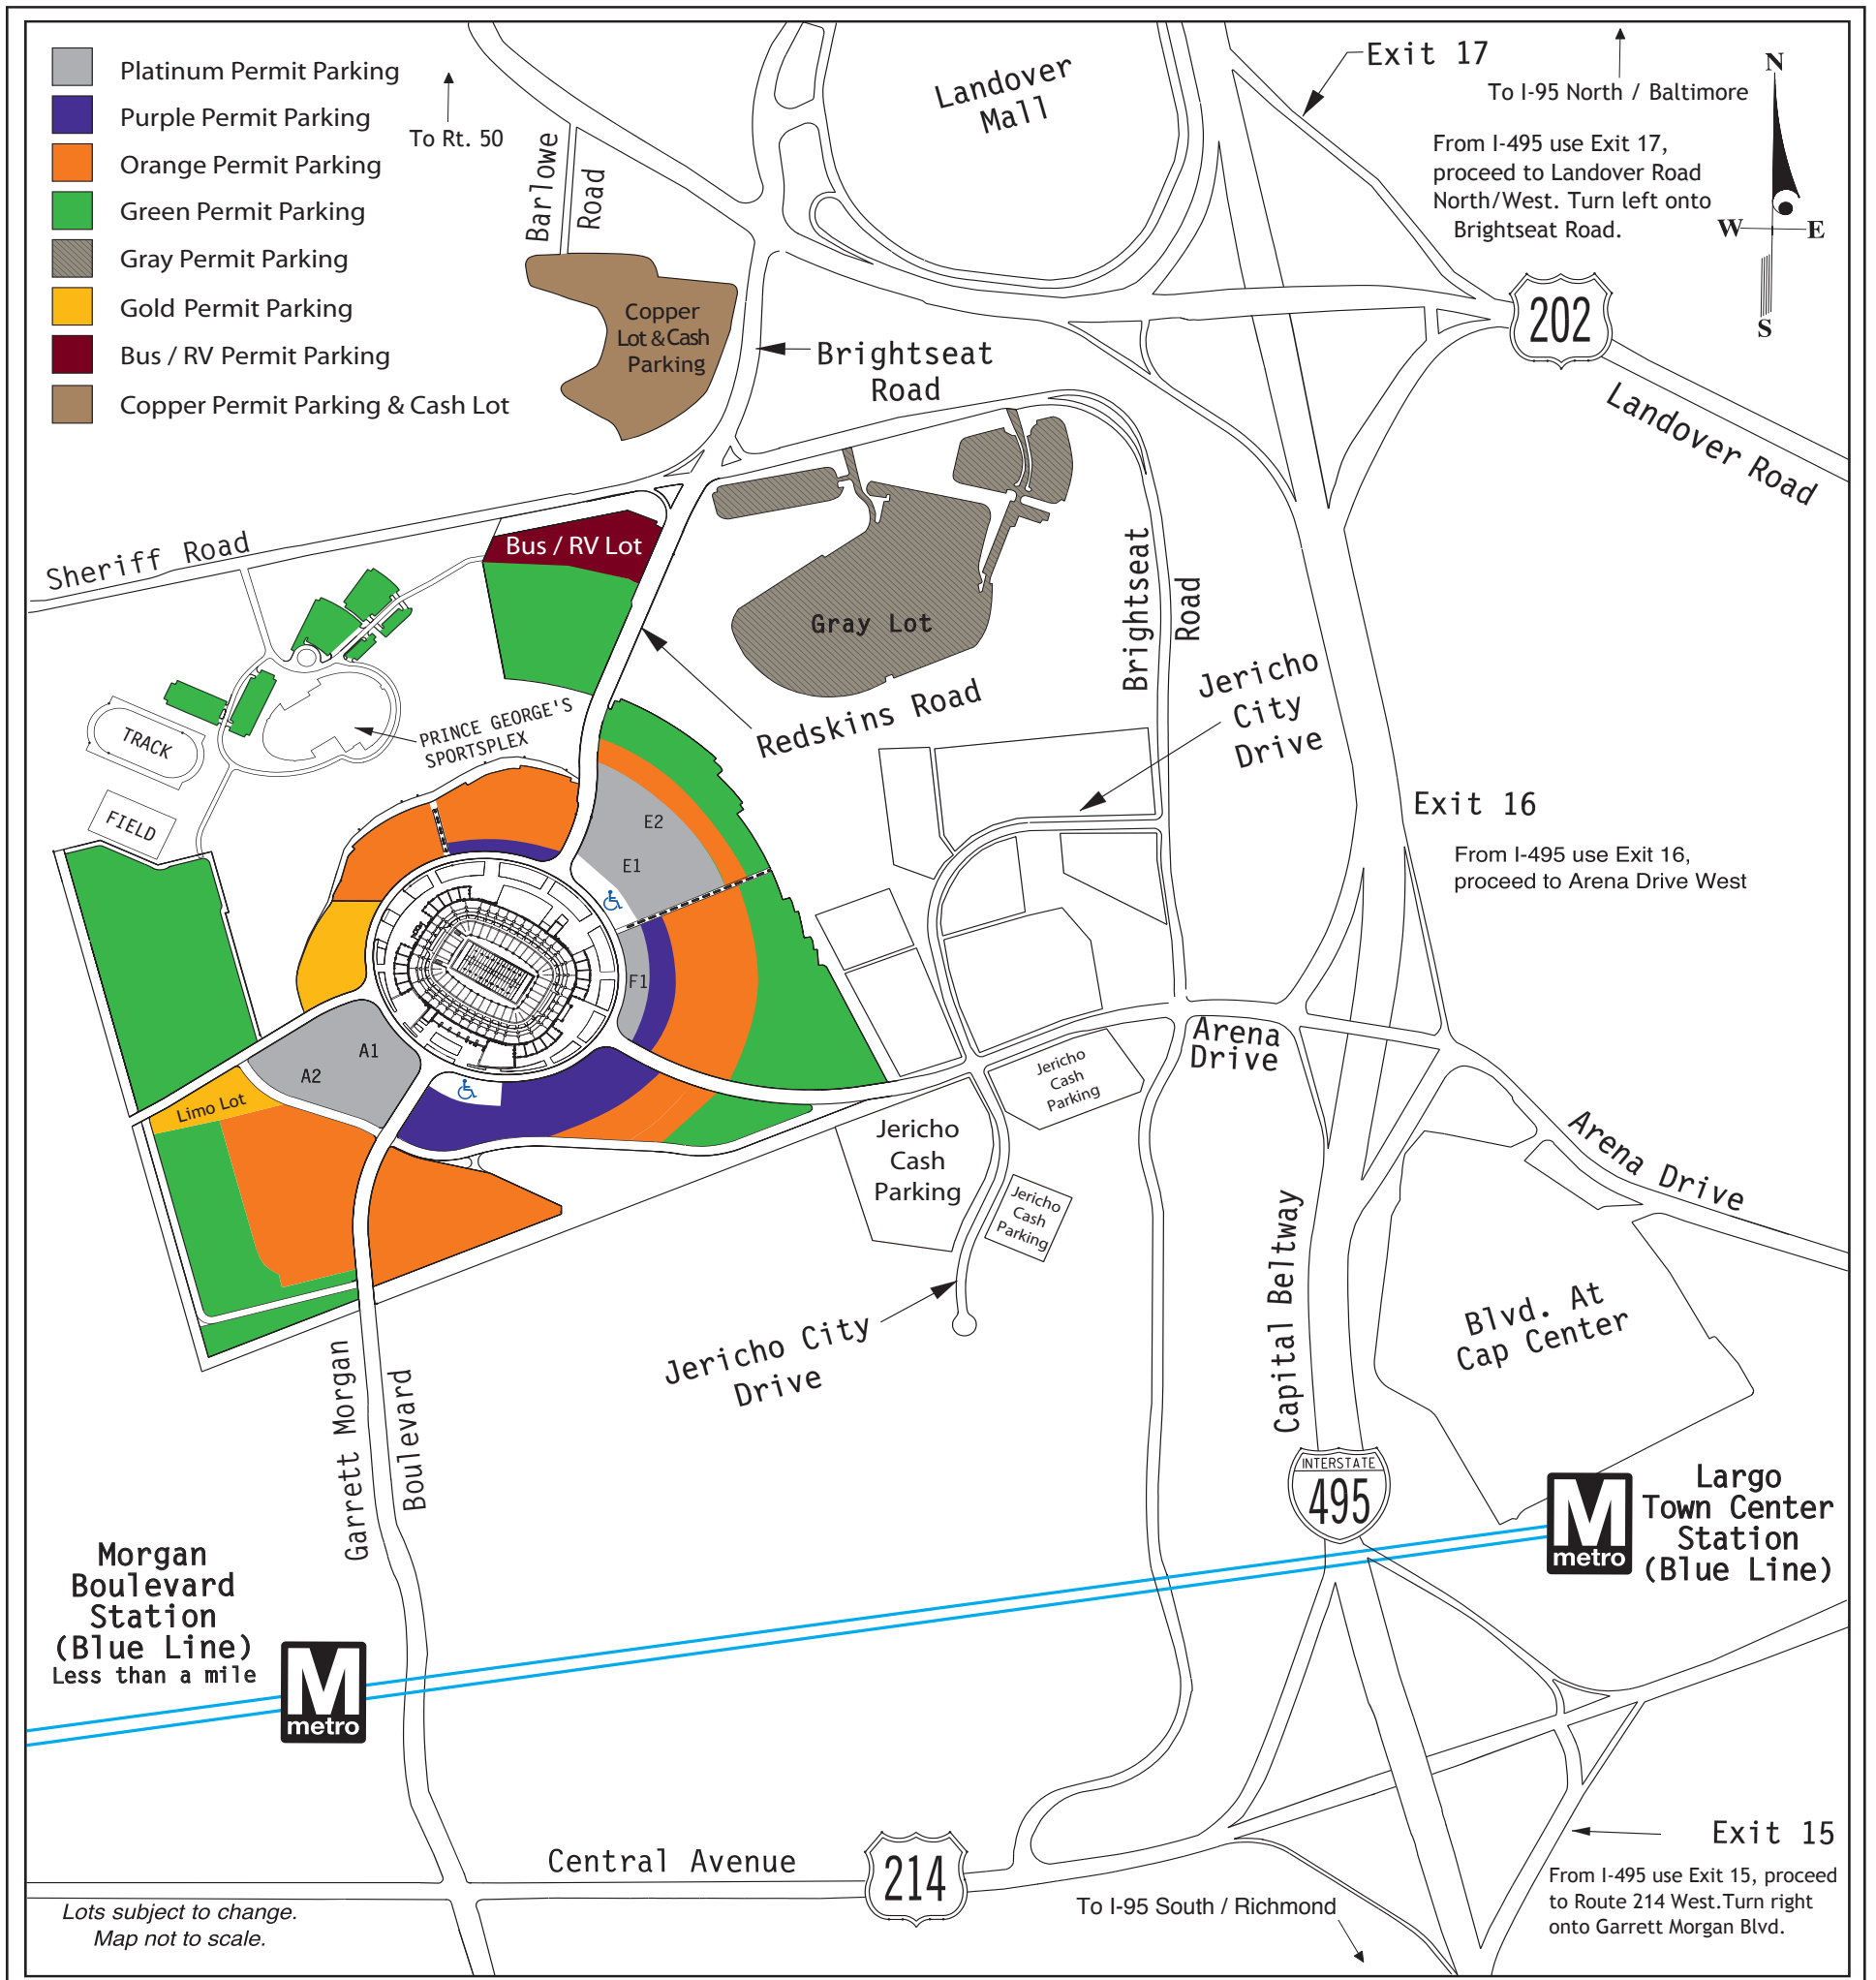

FedExField PARKING GUIDE

PLAN AHEAD: We encourage fans to arrive early.

Parking lots will open at 4pm on September 6th

FedExField has three entrances, and each is accessible from multiple access roads. To avoid traffic we suggest using an alternate arrival route. You can find alternate arrival and departure directions and maps at www.Redskins.com. Exit 17 (Landover Road) to Redskins Road is the most congested arrival route. We recommend using Exit 16 (Arena Drive) or Exit 15 (Central Avenue) if you are arriving within 60 minutes of kickoff.